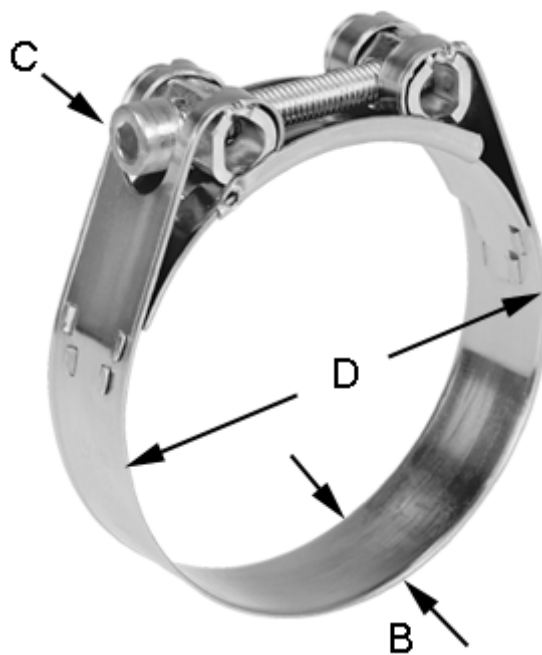

Article number: 025917305220

Description: Heavy Duty Clamp GBS M 220/30 W5 ISK STC

## Measures

---

C (screw type) = ISK
Diameter D = 213-226
Width B = 30